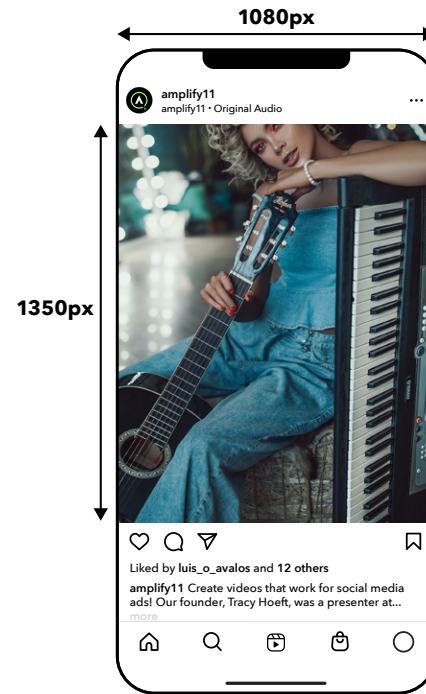

# Instagram Reels Specs Reference Guide

INSTAGRAM REELS  
OVERALL SPEC:  
**1,080 pixels x  
1,920 pixels**

ASPECT RATIO  
**9:16**

INSTAGRAM REELS  
TEXT SAFE AREA:  
**1,010 pixels x  
1,280 pixels**

Avoid placing text in the  
upper 220px, lower 420px,  
and left/right 35px

ASPECT RATIO  
**Approx 4:5**

INSTAGRAM REELS  
FEED VIEW:  
**1,080 pixels x  
1,350 pixels**

ASPECT RATIO  
**4:5**

INSTAGRAM REELS  
PROFILE VIEW:  
**1,080 pixels x  
1,080 pixels**

ASPECT RATIO  
**1:1**