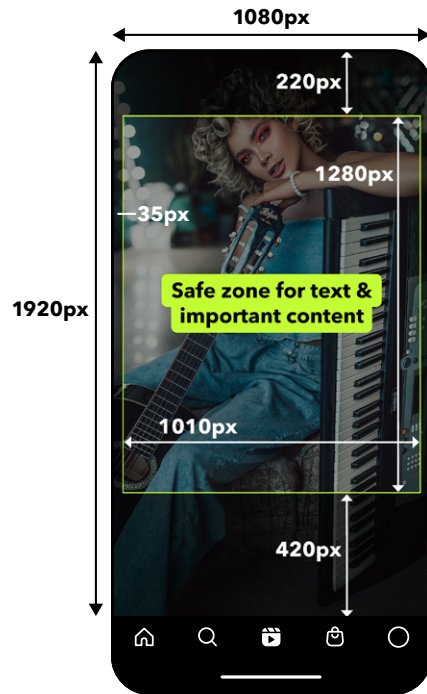

# Instagram Reels Specs Reference Guide

INSTAGRAM REELS  
OVERALL SPEC:  
**1,080 pixels x  
1,920 pixels**

ASPECT RATIO  
**9:16**

INSTAGRAM REELS  
TEXT SAFE AREA:  
**1,010 pixels x  
1,280 pixels**

Avoid placing text in the  
upper 220px, lower 420px,  
and left/right 35px

ASPECT RATIO  
**Approx 4:5**

INSTAGRAM REELS  
FEED VIEW:  
**1,080 pixels x  
1,350 pixels**

ASPECT RATIO  
**4:5**

INSTAGRAM REELS  
PROFILE VIEW:  
**1,080 pixels x  
1,080 pixels**

ASPECT RATIO  
**1:1**